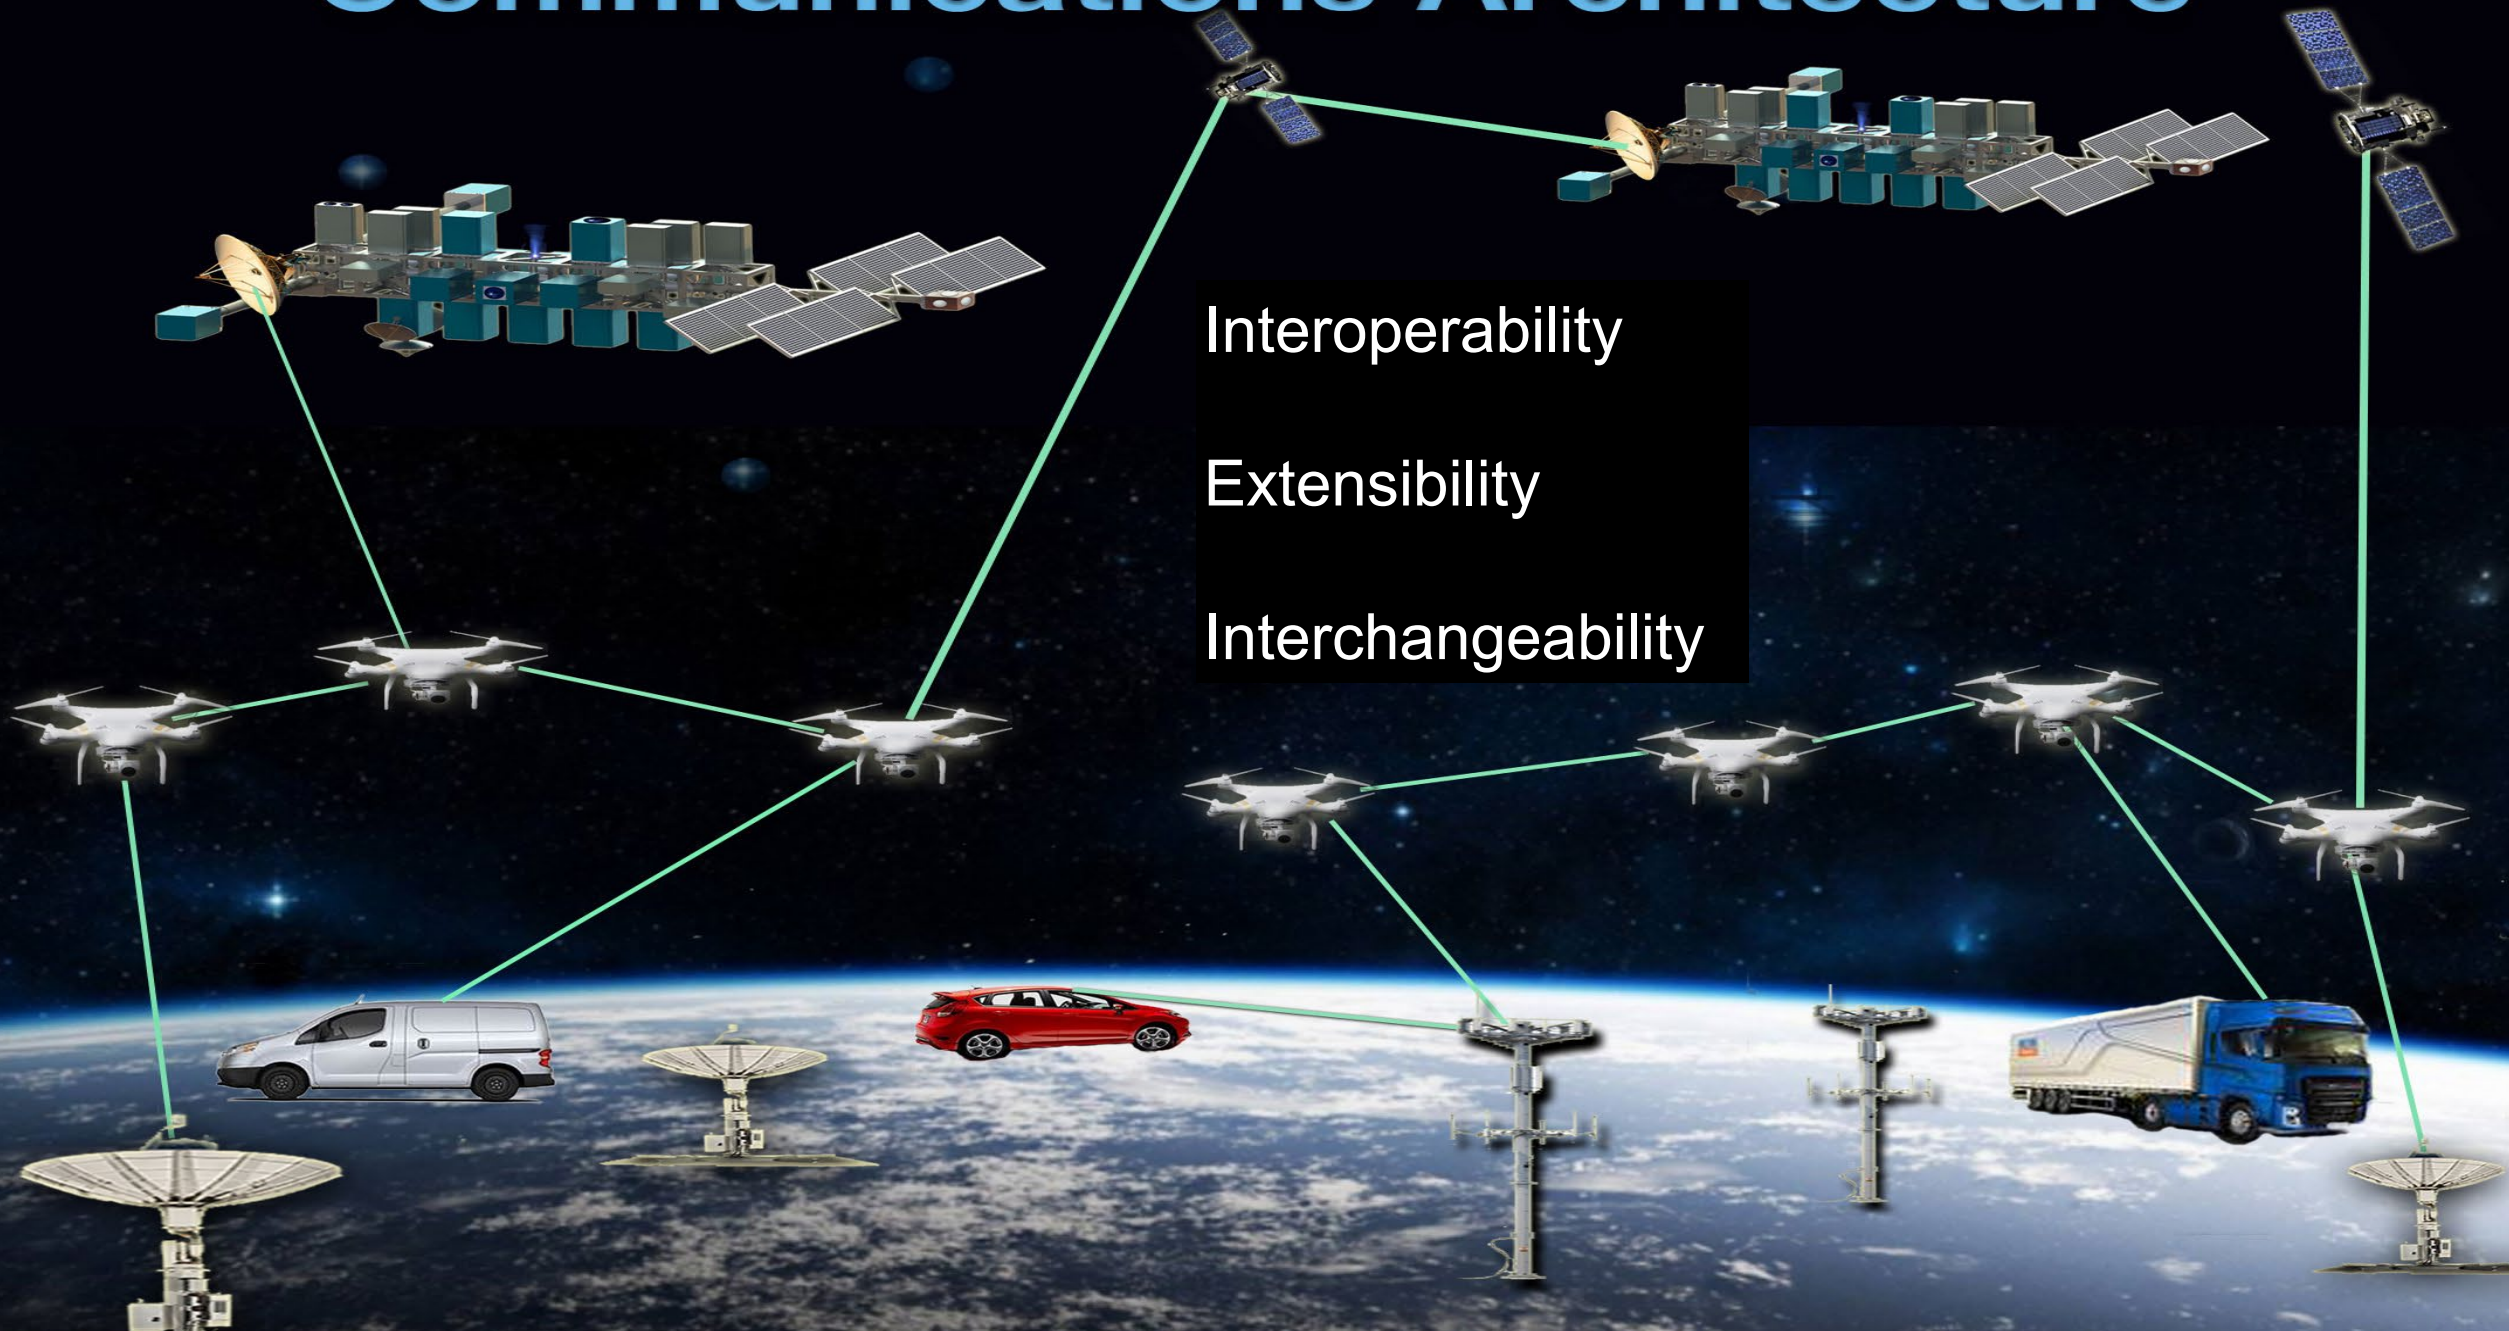

MICHIGAN LAUNCH INITIATIVE

Horizontal Launch Site – Oscoda, MI

Vertical Launch Site – Marquette, MI

Command & Control - TBD

Communications Architecture

Focus on opportunities: Communication Infrastructure Mesh (CIM) enables 5G to actually realize what it was intended to do – AI, Big Data

1. Autonomous Vehicles – Ground, Sea, Air
2. Broadband connectivity for rural or unserved areas – Telehealth, remote learning, virtual office, first responders
3. Communication conduit for DoD and commercial applications
4. “So, 5G is going to be one of the cool things that we bring to the battlefield in the next OnRamp.” *Will Roper, AF acquisition*

Jobs and Capital Investment

The revenue generated by the global space industry may increase to more than \$1 trillion by 2040, up from \$350 billion currently”

The satellite broadband will represent 50% of the projected growth and as much as 70%